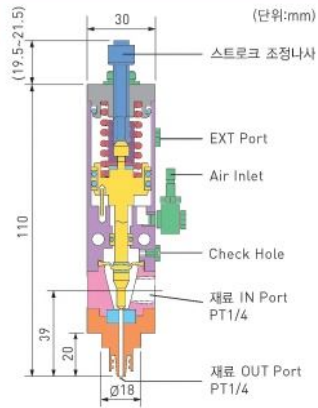

밸브 장치 소개

Needle Valve

[구조도]

Needle Valve
AV501

Needle Valve
AV505

Needle Valve
AV502

Needle Valve
AV801

Measuring Pump

[구조도]

Plunger Pump
MP101-4WAY

Plunger Pump
MP102A

Measuring Pump
NEO-PUMP