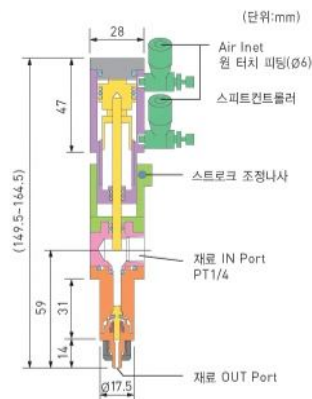

밸브 장치 소개

Needle Valve

[구조도]

Needle Valve
AV501

Needle Valve
AV505

Needle Valve
AV502

Needle Valve
AV801

Measuring Pump

[구조도]

Plunger Pump
MP101-4WAY

Plunger Pump
MP102A

Measuring Pump
NEO-PUMP