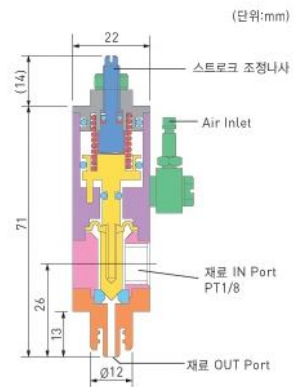

밸브 장치 소개

Needle Valve

[구조도]

Needle Valve
AV501

Needle Valve
AV505

Needle Valve
AV502

Needle Valve
AV801

Measuring Pump

[구조도]

Plunger Pump
MP101-4WAY

Plunger Pump
MP102A

Measuring Pump
NEO-PUMP