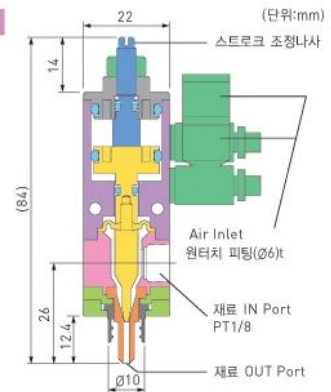

밸브 장치 소개

Needle Valve

[구조도]

Needle Valve
AV501

Needle Valve
AV505

Needle Valve
AV502

Needle Valve
AV801

Measuring Pump

[구조도]

Plunger Pump
MP101-4WAY

Plunger Pump
MP102A

Measuring Pump
NEO-PUMP