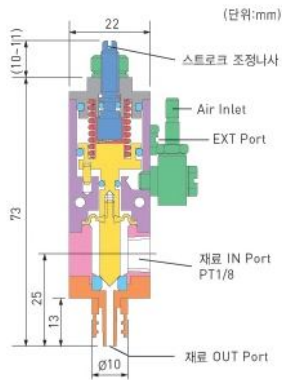

밸브 장치 소개

Needle Valve

[구조도]

Needle Valve
AV501

Needle Valve
AV505

Needle Valve
AV502

Needle Valve
AV801

Measuring Pump

[구조도]

Plunger Pump
MP101-4WAY

Plunger Pump
MP102A

Measuring Pump
NEO-PUMP