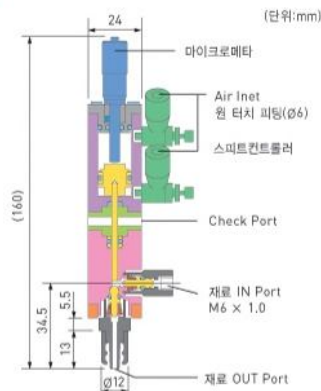

밸브 장치 소개

Needle Valve

[구조도]

Needle Valve
AV501

Needle Valve
AV505

Needle Valve
AV502

Needle Valve
AV801

Measuring Pump

[구조도]

Plunger Pump
MP101-4WAY

Plunger Pump
MP102A

Measuring Pump
NEO-PUMP