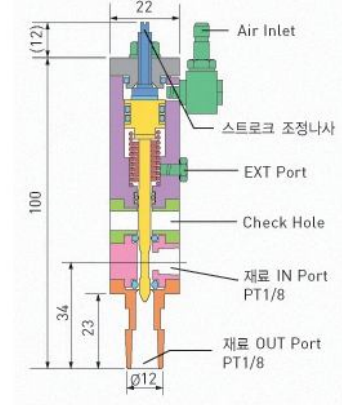

밸브 장치 소개

Spool Valve

[구조도]

Spool Valve

(단위:mm)

AV101

Spool Valve

(단위:mm)

AV102

Diaphragm Valve

[구조도]

Diaphragm Valve

(단위:mm)

AV201B

Diaphragm Valve

(단위:mm)

AV202A

Poppet Valve

[구조도]

Poppet Valve

(단위:mm)

AV601

Poppet Valve

(단위:mm)