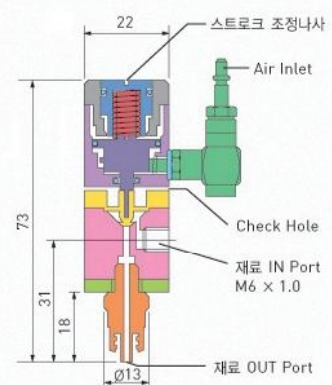

밸브 장치 소개

Spool Valve

[구조도]

Spool Valve

(단위:mm)

AV101

Spool Valve

(단위:mm)

AV102

Diaphragm Valve

[구조도]

Diaphragm Valve

(단위:mm)

AV201B

Diaphragm Valve

(단위:mm)

AV202A

Poppet Valve

[구조도]

Poppet Valve

(단위:mm)

AV601

Poppet Valve

(단위:mm)