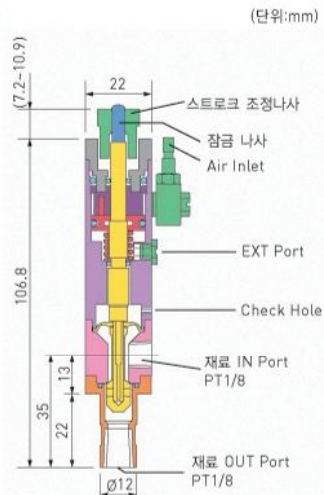

밸브 장치 소개

Spool Valve

[구조도]

Spool Valve

(단위:mm)

AV101

Spool Valve

(단위:mm)

AV102

Diaphragm Valve

[구조도]

Diaphragm Valve

(단위:mm)

AV201B

Diaphragm Valve

(단위:mm)

AV202A

Poppet Valve

[구조도]

Poppet Valve

(단위:mm)

AV601

Poppet Valve

(단위:mm)