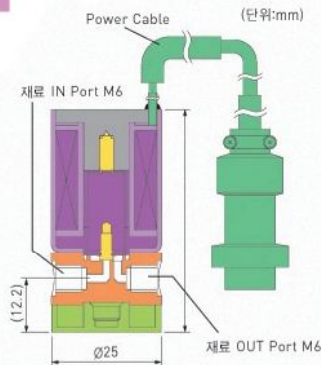

밸브 장치 소개

Spool Valve

[구조도]

Spool Valve

(단위:mm)

AV101

Spool Valve

(단위:mm)

AV102

Diaphragm Valve

[구조도]

Diaphragm Valve

(단위:mm)

AV201B

Diaphragm Valve

(단위:mm)

AV202A

Poppet Valve

[구조도]

Poppet Valve

(단위:mm)

AV601

Poppet Valve

(단위:mm)