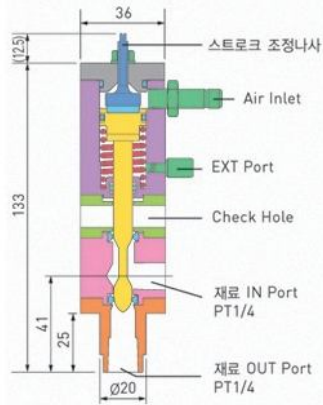

밸브 장치 소개

Spool Valve

[구조도]

Spool Valve

(단위:mm)

AV101

Spool Valve

(단위:mm)

AV102

Diaphragm Valve

[구조도]

Diaphragm Valve

(단위:mm)

AV201B

Diaphragm Valve

(단위:mm)

AV202A

Poppet Valve

[구조도]

Poppet Valve

(단위:mm)

AV601

Poppet Valve

(단위:mm)